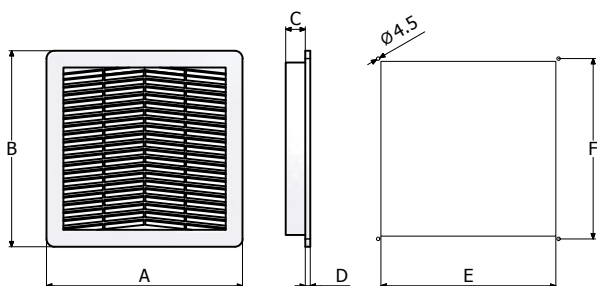

ACCESSORI ACCESSORIES

SISTEMI DI AERAZIONE VENTILATION SYSTEMS

GRIGLIE CON FILTRO IP54

griglia in ABS autoestinguente UL94 VO con filtro EU3,
viti di fissaggio e guarnizione adesiva
confezione singola in scatola di cartone
colore RAL7035

FILTER UNITS IP54

grille made of self-extinguishing ABS UL94VO with EU3 filter,
affixed by four self-threading screws
single packet in carton box
painted RAL7035

Articolo Article	A	B	C	D	E	F
					☑	☑
FIL00	105	105	14	7	92	95
FIL10	150	150	21	7	125	131
FIL20	250	250	23	8	223	230
FIL30	325	325	24	9	291	302