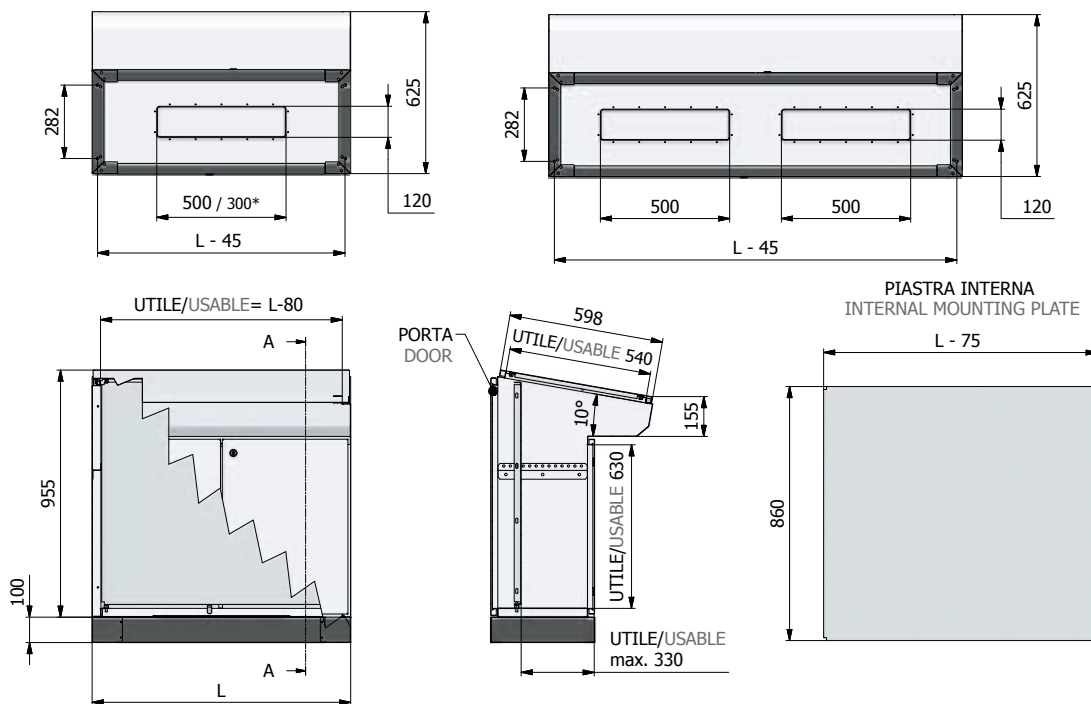

**LEGGIO LR** - la fornitura comprende: • corpo  
 • porta anteriore • porta posteriore  
 • pannello superiore con asta bloccaporta  
 • traversini • piastra interna in acciaio  
 sendzimir regolabile • piastra passacavi  
 • zoccolo da H=100 - a richiesta: • seconda  
 piastra interna • flange regolabili entrata  
 cavi • pannello superiore supplementare  
 (ricambio) / **DESK LR** - the supply includes:  
 • cabinet structure • front door • back door •  
 upper panel with door stop • adjustable internal  
 mounting plate manufactured from sendzimir  
 steel • cable entry • plinth H=100 - on demand:  
 • additional internal mounting plate • adjustable  
 modular cable entry • upper extra panel (spare part)

\* LA MISURA DI 300MM VALE SOLO PER LR600  
MEASURE 300MM IS ONLY FOR LR600

ACCESSORI A RICHIESTA / ACCESSORIES ON DEMAND

Larghezza Width	Leggio Desk	Leggio con pannello in acciaio inox Desk with stainless steel panel	Seconda piastra interna Additional internal mounting plate	Flange entrata cavi regolabili Modular cable entry	N. entrata cavi N. cable entry	Peso Weight kg
600	LR600	LR600PX	P51LR	KITPFM*	1	50
800	LR800	LR800PX	P71LR	KITPFG	1	60
1000	LR1000	LR1000PX	P91LR	KITPFG	1	74
1200	LR1200	LR1200PX	P111LR	KITPFG	1	86
1400	LR1400	LR1400PX	P131LR	KITPFG	2	94
1600	LR1600	LR1600PX	P151LR	KITPFG	2	102