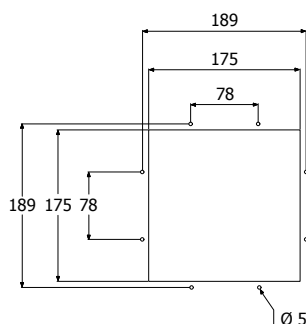

TORRINO DI AERAZIONE SENZA MONTORE

grado di protezione: IP 54
verniciatura: a polveri termoindurenti RAL7035

AERATION VENTILATOR CHIMNEY WITHOUT ENGINE

protection degree: IP54
painted: RAL7035

Articolo Article	
TV020