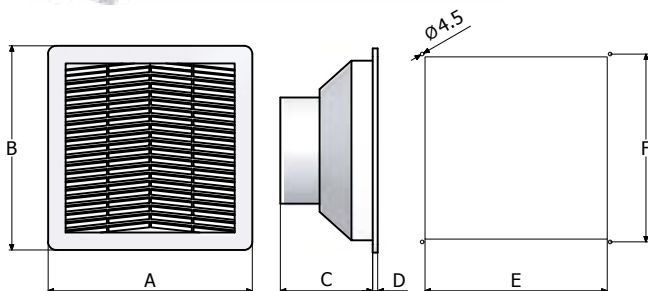

GRIGLIE CON VENTILATORE IP54

griglia in ABS autoestinguente UL94VO con filtro EU4, contenitore
ventilatore in ABS con griglia di protezione, ventilatore, morsetti,
guarnizione adesiva e viti di fissaggio
confezione singola in scatola di cartone
colore RAL7035

FAN AND FILTER IP54

grille made of self-extinguishing ABS UL94VO with EU4 filter fan with
motor protection, gasket, self-threading screws and terminals
single packet in carton box
painted RAL7035

Articolo Article	A	B	C	D	E	F
					☑	☑
VEN10UL	150	150	64	7	125	131
VEN20	250	250	113	8	223	230
VEN20UL	250	250	113	8	223	230
VEN30	325	325	152	9	291	302
VEN30UL	325	325	152	9	291	302
VEN910	150	150	64	7	125	131
VEN920	250	250	113	8	223	230

Articolo Article	Tensione Power supply	Frequenza Frequency	Assorbimento Absorption	Portata aria kit Air flow set	Rumore Noise	Temp. di esercizio Rated temp. range	
	V	Hz	mA	W	m³/h	°C	
VEN10	230c.a.	50/60	125/110	20/19	57/61	43/48	-10/+55
VEN20 / VEN20UL	230c.a.	50/60	120/120	29/30	240/270	50/55	-10/+55
VEN30 / VEN30UL	230c.a.	50/60	300/370	59/72	520/580	63/65	-10/+55
VEN910	115c.a.	50/60	210/180	20/18	57/61	43/48	-10/+55
VEN920	115c.a.	50/60	250/260	29/30	240/270	50/55	-10/+55

CARPENTERIA METALLICA PER APPARECCHIATURE ELETTRICHE

S.S.11 Fracanzana, 9 - 36054 Montebello Vicentino (VI) - Italia | T. +39 0444 685999 r.a. - F. +39 0444 484250 | www.cebspa.it - ceb@cebspa.it