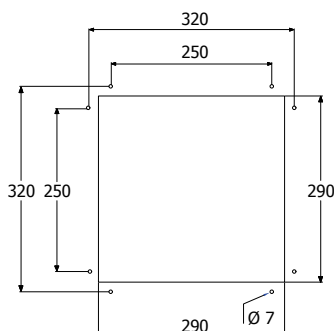

CUFFIA DI PROTEZIONE INOX

cuffia inox AISI304 di protezione per filtri e ventilatori

STAINLESS STEEL PROTECTION FOR FAN AND FILTER

protection for fan and filter made in AISI304 stainless steel

Articolo Article	Compatibili con Compatible with			A	B	C
	FIL	VEN				
RDP10	FIL10	VEN10		188	176	40
RDP20	FIL20	VEN20		288	276	40
RDP30	FIL30	VEN30		367	350	40

TORRINO DI ESTRAZIONE MONOFASE

grado di protezione: IP 23

composizione: tetto, corpo supporto ventilatore, ventilatore radiale, supporto raccordo di aspirazione con salvadita, condensatore e morsettiera, guarnizione ed accessori per il montaggio

verniciatura: a polveri termoindurenti RAL7035

SINGLE PHASE EXTRACTING POWER

protection degree: IP 23

composed of: roof, ventilator support, radial ventilator, connector for aspiration with saver finger, terminal and condenser, gasket and mounting accessories

painted: RAL7035

Articolo Article	Alimentazione Voltage	Frequenza Frequency	Assorbimento Absorption	Portata aria Air flow	Rumore Noise	Temp. max Max temp.	
	VAC	Hz	A	W	m³/h	dB (A)	°C
TV600	220/240	50/60	0,29	65	600	61	60
TV610	115	50/60	0,58	55/69	590/610	58/60	60
TV940	220/240	50/60	0,41	91	940	68	60

TORRINO DI AERAZIONE

grado di protezione: IP 23

verniciatura: a polveri termoindurenti RAL7035

AERATION VENTILATOR CHIMNEY

protection degree: IP23

painted: RAL7035

Articolo Article
TV010