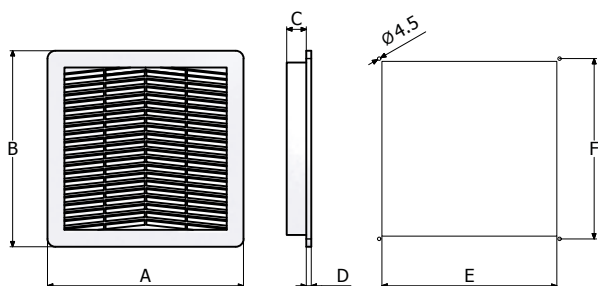

ACCESSORI ACCESSORIES

SISTEMI DI AERAZIONE VENTILATION SYSTEMS

GRIGLIE CON FILTRO IP54

griglia in ABS autoestinguente UL94 VO con filtro EU3,
viti di fissaggio e guarnizione adesiva
confezione singola in scatola di cartone
colore RAL7035

FILTER UNITS IP54

grille made of self-extinguishing ABS UL94VO with EU3 filter,
affixed by four self-threading screws
single packet in carton box
painted RAL7035

Articolo Article	A	B	C	D	E	F
					☑	☑
FIL00	105	105	14	7	92	95
FIL10	150	150	21	7	125	131
FIL20	250	250	23	8	223	230
FIL30	325	325	24	9	291	302