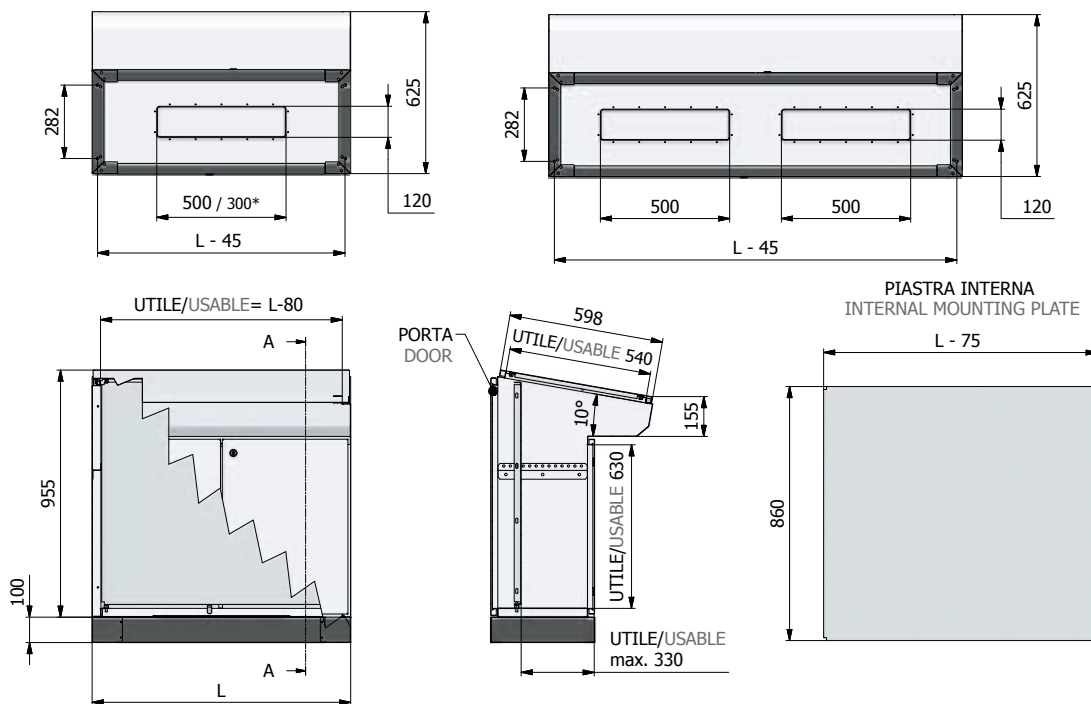

LEGGIO LR - la fornitura comprende:

- corpo
- porta anteriore
- porta posteriore
- pannello superiore con asta bloccaporta
- traversini
- piastra interna in acciaio sendzimir regolabile
- piastra passacavi
- zoccolo da H=100 - **a richiesta:**
- seconda piastra interna
- flange regolabili entrata cavi
- pannello superiore supplementare (ricambio)

DESK LR - the supply includes:

- cabinet structure
- front door
- back door
- upper panel with door stop
- adjustable internal mounting plate manufactured from sendzimir steel
- cable entry
- plinth H=100 - **on demand:**
- additional internal mounting plate
- adjustable modular cable entry
- upper extra panel (spare part)

* LA MISURA DI 300MM VALE SOLO PER LR600
MEASURE 300MM IS ONLY FOR LR600

ACCESSORI A RICHIESTA / ACCESSORIES ON DEMAND

Larghezza Width	Leggio Desk	Leggio con pannello in acciaio inox Desk with stainless steel panel	Seconda piastra interna Additional internal mounting plate	Flange entrata cavi regolabili Modular cable entry	N. entrata cavi N. cable entry	Peso Weight kg
600	LR600	LR600PX	P51LR	KITPFM*	1	50
800	LR800	LR800PX	P71LR	KITPFG	1	60
1000	LR1000	LR1000PX	P91LR	KITPFG	1	74
1200	LR1200	LR1200PX	P111LR	KITPFG	1	86
1600	LR1600	LR1600PX	P151LR	KITPFG	2	102