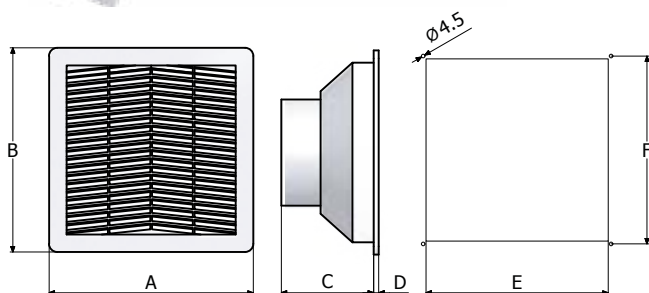

GRIGLIE CON VENTILATORE IP54

griglia in ABS autoestinguente UL94VO con filtro EU4, contenitore
ventilatore in ABS con griglia di protezione, ventilatore, morsetteria,
guarnizione adesiva e viti di fissaggio
confezione singola in scatola di cartone
colore RAL7035

FAN AND FILTER IP54

grille made of self-extinguishing ABS UL94VO with EU4 filter fan with
motor protection, gasket, self-threading screws and terminals
single packet in carton box
painted RAL7035

Articolo Article	A	B	C	D	E	F
					☑	☑
VEN10UL	150	150	64	7	125	131
VEN20	250	250	113	8	223	230
VEN20UL	250	250	113	8	223	230
VEN30	325	325	152	9	291	302
VEN30UL	325	325	152	9	291	302
VEN910	150	150	64	7	125	131
VEN920	250	250	113	8	223	230

Articolo Article	Tensione Power supply	Frequenza Frequency	Assorbimento Absorption	Portata aria kit Air flow set	Rumore Noise	Temp. di esercizio Rated temp. range	
	V	Hz	mA	W	m³/h	°C	
VEN10	230c.a.	50/60	125/110	20/19	57/61	43/48	-10/+55
VEN20 / VEN20UL	230c.a.	50/60	120/120	29/30	240/270	50/55	-10/+55
VEN30 / VEN30UL	230c.a.	50/60	300/370	59/72	520/580	63/65	-10/+55
VEN910	115c.a.	50/60	210/180	20/18	57/61	43/48	-10/+55
VEN920	115c.a.	50/60	250/260	29/30	240/270	50/55	-10/+55

CARPENTERIA METALLICA PER APPARECCHIATURE ELETTRICHE

S.S.11 Fracanzana, 9 - 36054 Montebello Vicentino (VI) - Italia | T. +39 0444 685999 r.a. - F. +39 0444 484250 | www.cebspa.it - ceb@cebspa.it