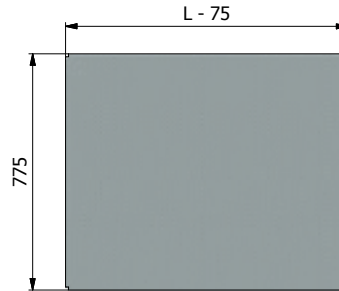

* LA MISURA DI 300MM VALE SOLO PER LC600
MEASURE 300MM IS ONLY FOR LC600

PIASTRA INTERNA FISSA
INTERNAL MOUNTING PLATE FIXED

Larghezza Width	Leggio Desk	Leggio con pianale in acciaio inox Desk with stainless steel panel	ACCESSORI A RICHIESTA (RICAMBIO) / ACCESSORIES ON DEMAND (REPLACEMENT)		Peso Weight kg
			Pannello superiore Upper panel	Flange entrata cavi regolabili Modular cable entry	
600	LC600	LC600PX	CZ600	KITPFM	46
800	LC800	LC800PX	CZ800	KITPFG	56
1000	LC1000	LC1000PX	CZ1000	KITPFG	68
1200	LC1200	LC1200PX	CZ1200	KITPFG	80