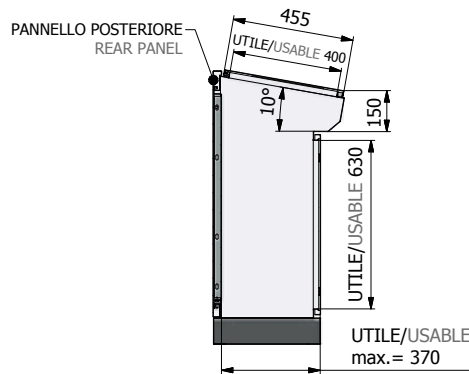

LEGGIO LC - la fornitura comprende: • corpo • porta anteriore • pannello superiore con asta bloccaporta • piastra interna in acciaio sendzimir fissata sul fondo • piastra passacavi • retro asportabile • zoccolo da H=100 - **a richiesta:** • flange regolabili entrata cavi • pannello superiore supplementare (ricambio) / **DESK LC - the supply includes:** • cabinet structure • front door • upper panel with door stop • inside sendzimir sheet mounting plate fixed on the back • cable entry • removable rear panel • plinth H=100 - **on demand:** • adjustable modular cable-entry • upper extra panel (spare part)

* LA MISURA DI 300MM VALE SOLO PER LC600
MEASURE 300MM IS ONLY FOR LC600

PIASTRA INTERNA FISSA
INTERNAL MOUNTING PLATE FIXED

Larghezza Width	Leggio Desk	Leggio con pianale in acciaio inox Desk with stainless steel panel	ACCESSORI A RICHIESTA (RICAMBIO) / ACCESSORIES ON DEMAND (REPLACEMENT)		Peso Weight kg
			Pannello superiore Upper panel	Flange entrata cavi regolabili Modular cable entry	
600	LC600	LC600PX	CZ600	KITPFM	46
800	LC800	LC800PX	CZ800	KITPFG	56
1000	LC1000	LC1000PX	CZ1000	KITPFG	68
1200	LC1200	LC1200PX	CZ1200	KITPFG	80