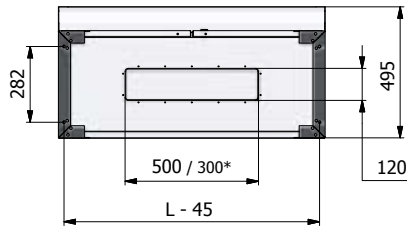

LEGGIO LC - la fornitura comprende: • corpo • porta anteriore • pannello superiore con asta bloccaporta • piastra interna in acciaio sendzimir fissata sul fondo • piastra passacavi • retro asportabile • zoccolo da H=100 - **a richiesta:** • flange regolabili entrata cavi • pannello superiore supplementare (ricambio) / **DESK LC - the supply includes:** • cabinet structure • front door • upper panel with door stop • inside sendzimir sheet mounting plate fixed on the back • cable entry • removable rear panel • plinth H=100 - **on demand:** • adjustable modular cable-entry • upper extra panel (spare part)

* LA MISURA DI 300MM VALE SOLO PER LC600
MEASURE 300MM IS ONLY FOR LC600

PIASTRA INTERNA FISSA
INTERNAL MOUNTING PLATE FIXED

Larghezza Width	Leggio Desk	Leggio con pianale in acciaio inox Desk with stainless steel panel	ACCESSORI A RICHIESTA (RICAMBIO) / ACCESSORIES ON DEMAND (REPLACEMENT)		Peso Weight kg
			Pannello superiore Upper panel	Flange entrata cavi regolabili Modular cable entry	
600	LC600	LC600PX	CZ600	KITPFM	46
800	LC800	LC800PX	CZ800	KITPFG	56
1000	LC1000	LC1000PX	CZ1000	KITPFG	68
1200	LC1200	LC1200PX	CZ1200	KITPFG	80