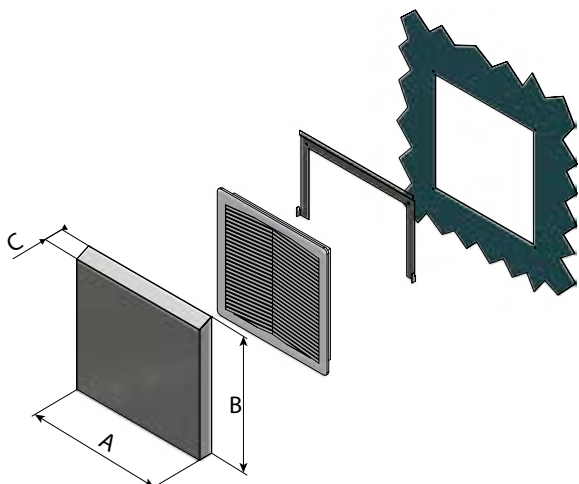

CUFFIA DI PROTEZIONE INOX

cuffia inox AISI304 di protezione per filtri e ventilatori

STAINLESS STEEL PROTECTION FOR FAN AND FILTER

protection for fan and filter made in AISI304 stainless steel

Articolo Article	Compatibili con Compatible with			A	B	C
	FIL	VEN				
RDP10	FIL10	VEN10		188	176	40
RDP20	FIL20	VEN20		288	276	40
RDP30	FIL30	VEN30		367	350	40