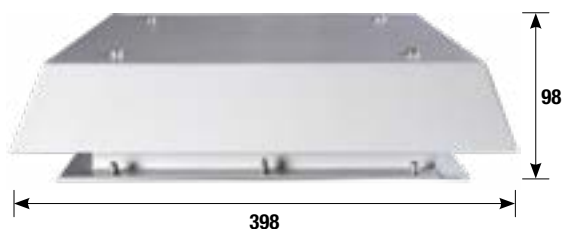

CUFFIA DI PROTEZIONE INOX

cuffia inox AISI304 di protezione per filtri e ventilatori

STAINLESS STEEL PROTECTION FOR FAN AND FILTER

protection for fan and filter made in AISI304 stainless steel

Articolo Article	Compatibili con Compatible with			A	B	C
	FIL	VEN				
RDP10	FIL10	VEN10		188	176	40
RDP20	FIL20	VEN20		288	276	40
RDP30	FIL30	VEN30		367	350	40

TORRINO DI ESTRAZIONE MONOFASE

grado di protezione: IP 23

composizione: tetto, corpo supporto ventilatore, ventilatore radiale, supporto raccordo di aspirazione con salvadita, condensatore e morsettiera, guarnizione ed accessori per il montaggio

verniciatura: a polveri termoindurenti RAL7035

SINGLE PHASE EXTRACTING POWER

protection degree: IP 23

composed of: roof, ventilator support, radial ventilator, connector for aspiration with saver finger, terminal and condenser, gasket and mounting accessories

painted: RAL7035

Articolo Article	Alimentazione Voltage	Frequenza Frequency	Assorbimento Absorption	Portata aria Air flow	Rumore Noise	Temp. max Max temp.	
	VAC	Hz	A	W	m³/h	dB (A)	°C
TV600	220/240	50/60	0,29	65	600	61	60
TV610	115	50/60	0,58	55/69	590/610	58/60	60
TV940	220/240	50/60	0,41	91	940	68	60

TORRINO DI AERAZIONE

grado di protezione: IP 23

verniciatura: a polveri termoindurenti RAL7035

AERATION VENTILATOR CHIMNEY

protection degree: IP23

painted: RAL7035

Articolo Article
TV010