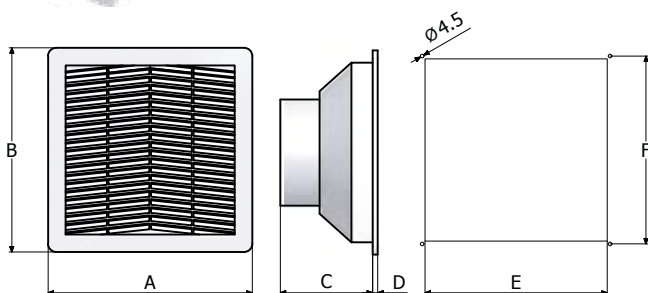

GRIGLIE CON VENTILATORE IP54

griglia in ABS autoestinguente UL94VO con filtro EU4, contenitore
ventilatore in ABS con griglia di protezione, ventilatore, morsetti,
guarnizione adesiva e viti di fissaggio
confezione singola in scatola di cartone
colore RAL7035

FAN AND FILTER IP54

grille made of self-extinguishing ABS UL94VO with EU4 filter fan with
motor protection, gasket, self-threading screws and terminals
single packet in carton box
painted RAL7035

Articolo Article	A	B	C	D	E	F
					☑	☑
VEN10UL	150	150	64	7	125	131
VEN20	250	250	113	8	223	230
VEN20UL	250	250	113	8	223	230
VEN30	325	325	152	9	291	302
VEN30UL	325	325	152	9	291	302
VEN910	150	150	64	7	125	131
VEN920	250	250	113	8	223	230

Articolo Article	Tensione Power supply	Frequenza Frequency	Assorbimento Absorption	Portata aria kit Air flow set	Rumore Noise	Temp. di esercizio Rated temp. range	
	V	Hz	mA	W	m³/h	°C	
VEN10	230c.a.	50/60	125/110	20/19	57/61	43/48	-10/+55
VEN20 / VEN20UL	230c.a.	50/60	120/120	29/30	240/270	50/55	-10/+55
VEN30 / VEN30UL	230c.a.	50/60	300/370	59/72	520/580	63/65	-10/+55
VEN910	115c.a.	50/60	210/180	20/18	57/61	43/48	-10/+55
VEN920	115c.a.	50/60	250/260	29/30	240/270	50/55	-10/+55

CARPENTERIA METALLICA PER APPARECCHIATURE ELETTRICHE

S.S.11 Fracanzana, 9 - 36054 Montebello Vicentino (VI) - Italia | T. +39 0444 685999 r.a. - F. +39 0444 484250 | www.cebspa.it - ceb@cebspa.it