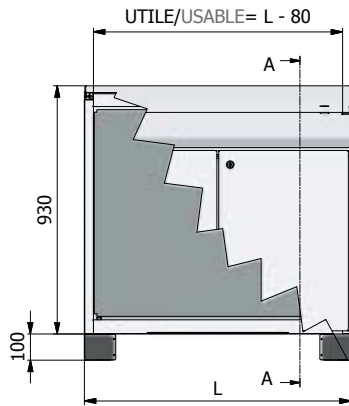

LEGGIO LC - la fornitura comprende: • corpo • porta anteriore • pannello superiore con asta bloccaporta • piastra interna in acciaio sendzimir fissata sul fondo • piastra passacavi • retro asportabile • zoccolo da H=100 - **a richiesta:** • flange regolabili entrata cavi • pannello superiore supplementare (ricambio) / **DESK LC - the supply includes:** • cabinet structure • front door • upper panel with door stop • inside sendzimir sheet mounting plate fixed on the back • cable entry • removable rear panel • plinth H=100 - **on demand:** • adjustable modular cable-entry • upper extra panel (spare part)

* LA MISURA DI 300MM VALE SOLO PER LC600
MEASURE 300MM IS ONLY FOR LC600

PIASTRA INTERNA FISSA
INTERNAL MOUNTING PLATE FIXED

Larghezza Width	Leggio Desk	Leggio con pianale in acciaio inox Desk with stainless steel panel	ACCESSORI A RICHIESTA (RICAMBIO) / ACCESSORIES ON DEMAND (REPLACEMENT)		Peso Weight kg
			Pannello superiore Upper panel	Flange entrata cavi regolabili Modular cable entry	
600	LC600	LC600PX	CZ600	KITPFM	46
800	LC800	LC800PX	CZ800	KITPFG	56
1000	LC1000	LC1000PX	CZ1000	KITPFG	68
1200	LC1200	LC1200PX	CZ1200	KITPFG	80