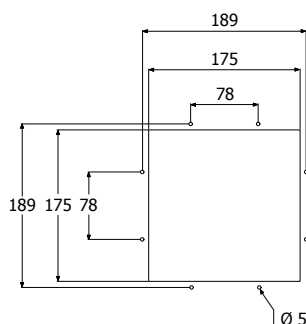

structure: plastic structure, stainless steel roof
painted: RAL7035
protection degree: IP54

| Articolo Article | Alimentazione Voltage | Frequenza Frequency | Assorbimento Absorption | Portata aria Air flow | Rumore Noise | Temp. max Max temp. |
|---------------------|--------------------------|------------------------|----------------------------|--------------------------|-----------------|------------------------|
| | VAC | Hz | A | m ³ /h | dB (A) | °C |
| TV530 | 230 | 50/60 | 0,71 | 78/82 | 59/61 | 60 |