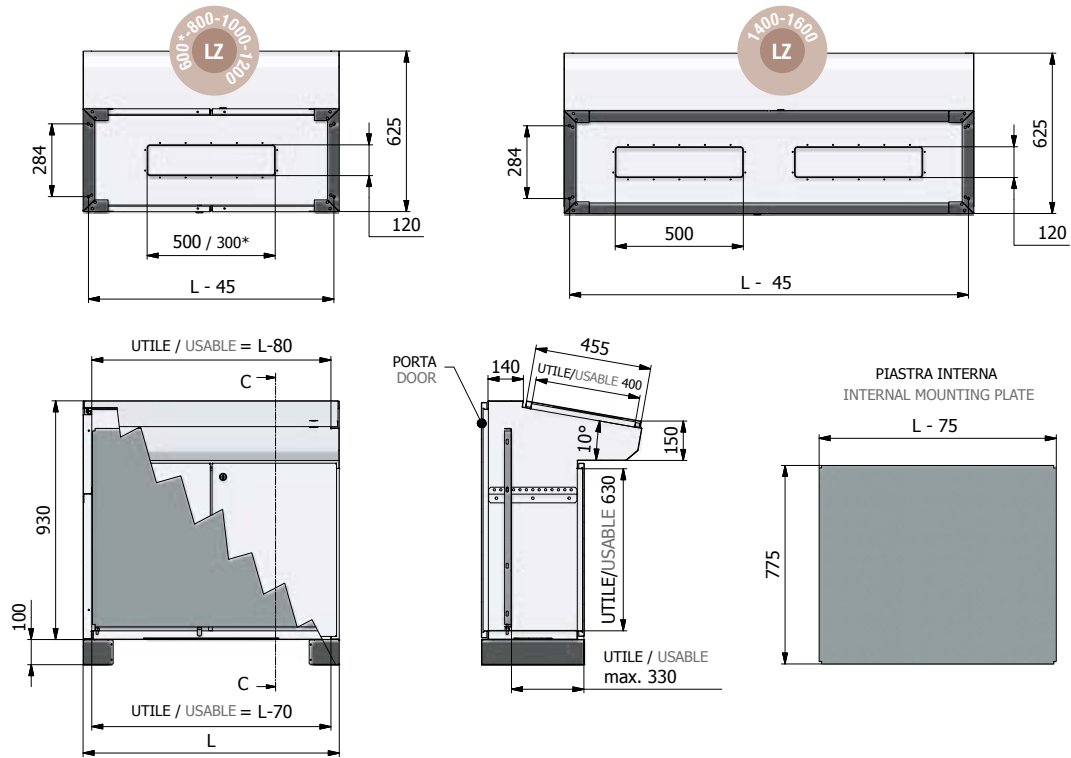

ALZATA LZA - la fornitura comprende:

- corpo • asta bloccaporta / **UPPER PART LZA** - the supply includes: • cabinet structure • door

LEGGIO LZ E LEGGIO LZ... PX - la fornitura comprende:

- corpo • porta anteriore • porta posteriore • pannello superiore con asta bloccaporta • piastra in acciaio sendzimir, regolabile • piastra passacavi • zoccolo da H=100 - a richiesta: • seconda piastra interna • flange regolabili entrata cavi • pannello superiore supplementare (ricambio) / **UPPER PART LZA** - the supply includes: • cabinet structure • front door • back door • upper panel with door stop • adjustable inside stainless steel sendzimir sheet mounting plate • cable entry • plinth H=100 - on demand: additional internal mounting plate • adjustable under cabinet cable-entry • upper extra panel (spare part)

ACCESSORI
A RICHIESTA (RICAMBIO) /
ACCESSORIES
ON DEMAND (REPLACEMENT)

ACCESSORI A RICHIESTA /
ACCESSORIES ON DEMAND

| Larghezza Width | Alzata Upper part | Leggio Desk | Leggio con pianale in acciaio inox Desk with stainless steel panel | Seconda piastra interna Additional internal mounting plate | Flange entrata cavi regolabili Modular cable entry | Pannello sup. per LZ/LZA Upper panel for LZ/LZA RAL 7035 | Peso Weight kg |
|--------------------|----------------------|----------------|--|---|---|--|----------------------|
| 600 | LZA600 | LZ600 | LZ600PX | P51LC | KITPFM | CZ600 | 48 |
| 800 | LZA800 | LZ800 | LZ800PX | P71LC | KITPFG | CZ800 | 62 |
| 1000 | LZA1000 | LZ1000 | LZ1000PX | P91LC | KITPFG | C1000 | 74 |
| 1200 | LZA1200 | LZ1200 | LZ1200PX | P111LC | KITPFG | CZ1200 | 84 |
| 1400 | LZA1400 | LZ1400 | LZ1400PX | P131LC | KITPFG | CZ1400 | 98 |
| 1600 | LZA1600 | LZ1600 | LZ1600PX | P151LC | KITPFG | CZ1600 | 108 |