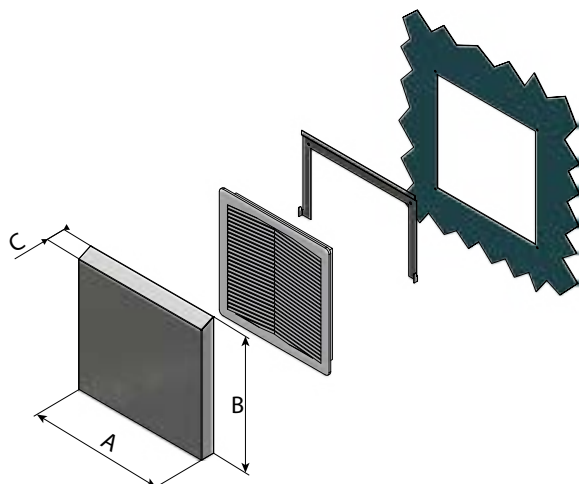

CUFFIA DI PROTEZIONE INOX

cuffia inox AISI304 di protezione per filtri e ventilatori

STAINLESS STEEL PROTECTION FOR FAN AND FILTER

protection for fan and filter made in AISI304 stainless steel

Articolo Article	Compatibili con Compatible with			A	B	C
	FIL	VEN				
RDP10	FIL10	VEN10		188	176	40
RDP20	FIL20	VEN20		288	276	40
RDP30	FIL30	VEN30		367	350	40