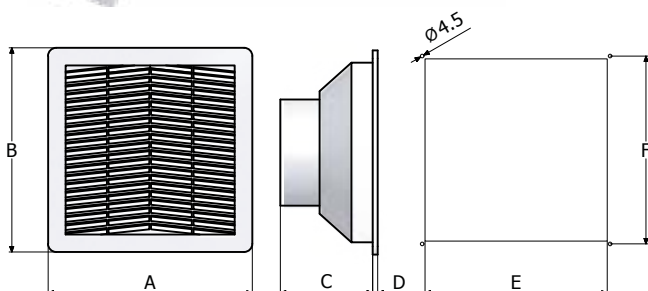

FILTER UNITS IP54

grille made of self-extinguishing ABS UL94VO with EU3 filter,
affixed by four self-threading screws
single packet in carton box
painted RAL7035

| Articolo Article | A | B | C | D | E | F |
|---------------------|-----|-----|----|---|-----|-----|
| | | | | | ☑ | ☑ |
| FIL00 | 105 | 105 | 14 | 7 | 92 | 95 |
| FIL10 | 150 | 150 | 21 | 7 | 125 | 131 |
| FIL20 | 250 | 250 | 23 | 8 | 223 | 230 |
| FIL30 | 325 | 325 | 24 | 9 | 291 | 302 |