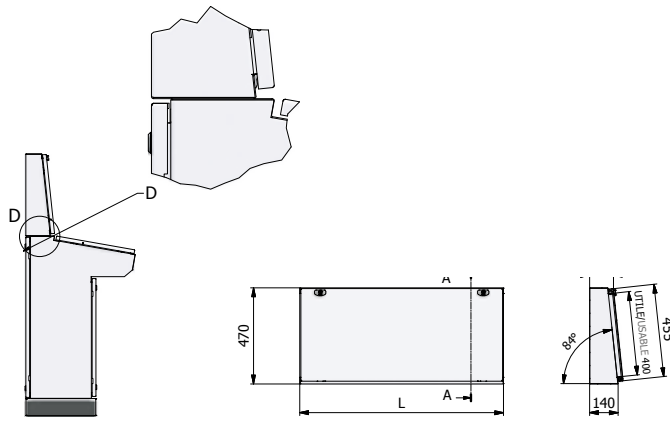

ALZATA LZA - la fornitura comprende:

- corpo • asta bloccaporta / **UPPER PART LZA** - the supply includes: • cabinet structure • door

LEGGIO LZ E LEGGIO LZ... PX - la fornitura comprende:

- corpo • porta anteriore • porta posteriore • pannello superiore con asta bloccaporta • piastra in acciaio sendzimir, regolabile • piastra passacavi • zoccolo da H=100 - a richiesta: • seconda piastra interna • flange regolabili entrata cavi • pannello superiore supplementare (ricambio) / **UPPER PART LZA** - the supply includes: • cabinet structure • front door • back door • upper panel with door stop • adjustable inside stainless steel sendzimir sheet mounting plate • cable entry • plinth H=100 - on demand: additional internal mounting plate • adjustable under cabinet cable-entry • upper extra panel (spare part)

ACCESSORI
A RICHIESTA (RICAMBIO) /
ACCESSORIES
ON DEMAND (REPLACEMENT)

ACCESSORI A RICHIESTA /
ACCESSORIES ON DEMAND

| Larghezza Width | Alzata Upper part | Leggio Desk | Leggio con pianale in acciaio inox Desk with stainless steel panel | Seconda piastra interna Additional internal mounting plate | Flange entrata cavi regolabili Modular cable entry | Pannello sup. per LZ/LZA Upper panel for LZ/LZA RAL 7035 | Peso Weight kg |
|--------------------|----------------------|----------------|--|---|---|--|----------------------|
| 600 | LZA600 | LZ600 | LZ600PX | P51LC | KITPFM | CZ600 | 48 |
| 800 | LZA800 | LZ800 | LZ800PX | P71LC | KITPFG | CZ800 | 62 |
| 1000 | LZA1000 | LZ1000 | LZ1000PX | P91LC | KITPFG | C1000 | 74 |
| 1200 | LZA1200 | LZ1200 | LZ1200PX | P111LC | KITPFG | CZ1200 | 84 |
| 1400 | LZA1400 | LZ1400 | LZ1400PX | P131LC | KITPFG | CZ1400 | 98 |
| 1600 | LZA1600 | LZ1600 | LZ1600PX | P151LC | KITPFG | CZ1600 | 108 |